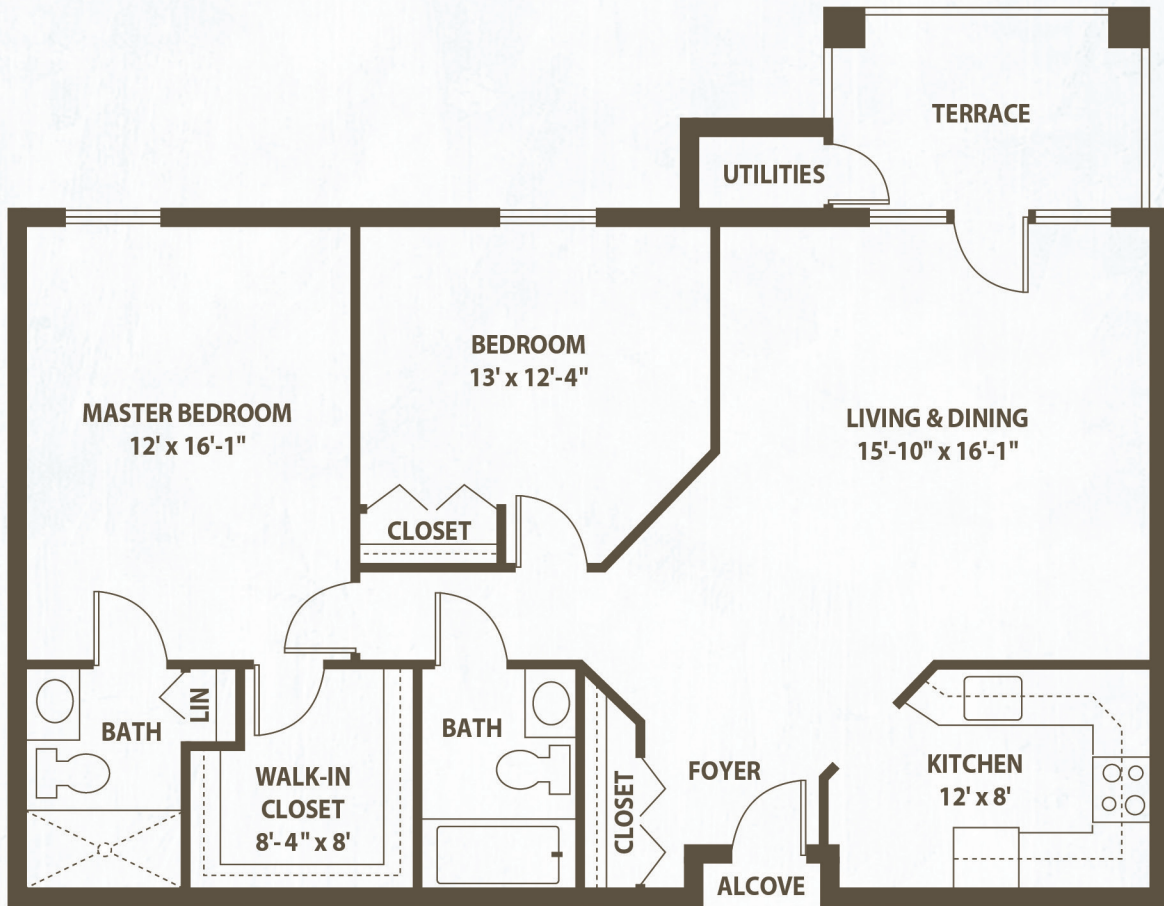

Two Bedroom Deluxe

*Details and dimensions may vary slightly

30 Bokum Road
Essex, CT 06426
860-767-7201
EssexMeadows.com

Managed by Life Care Services®