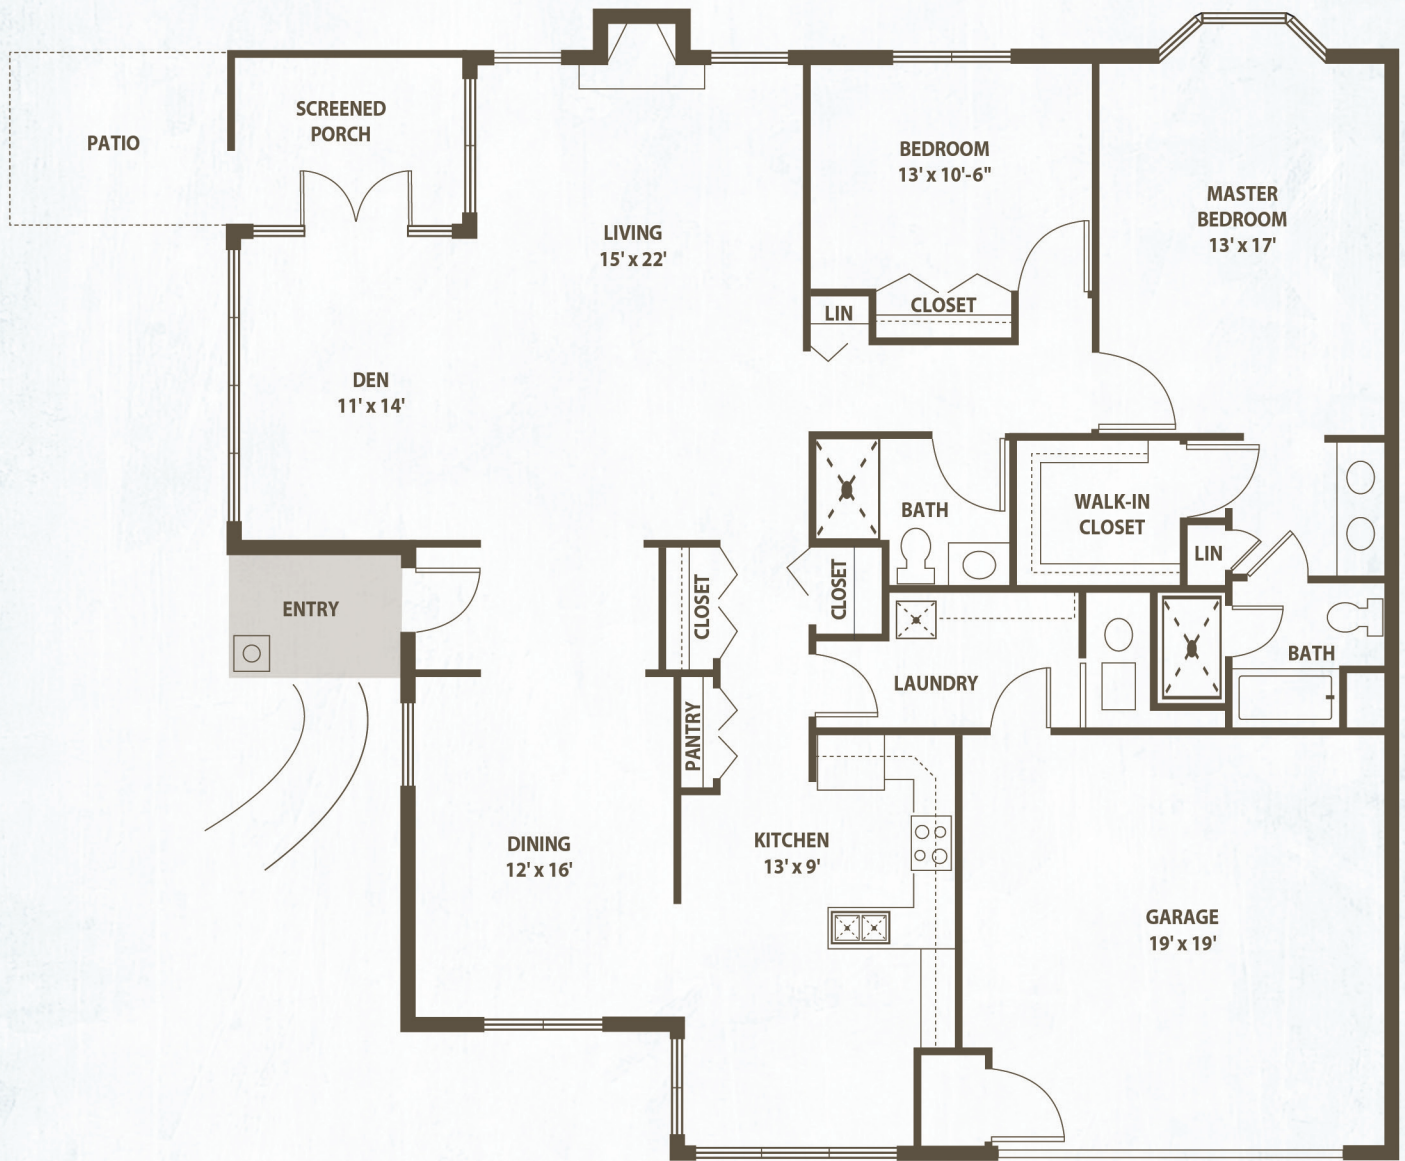

Columbia Cottage

*Details and dimensions may vary slightly

30 Bokum Road
 Essex, CT 06426
 860-767-7201
 EssexMeadows.com

Managed by  Life Care Services®